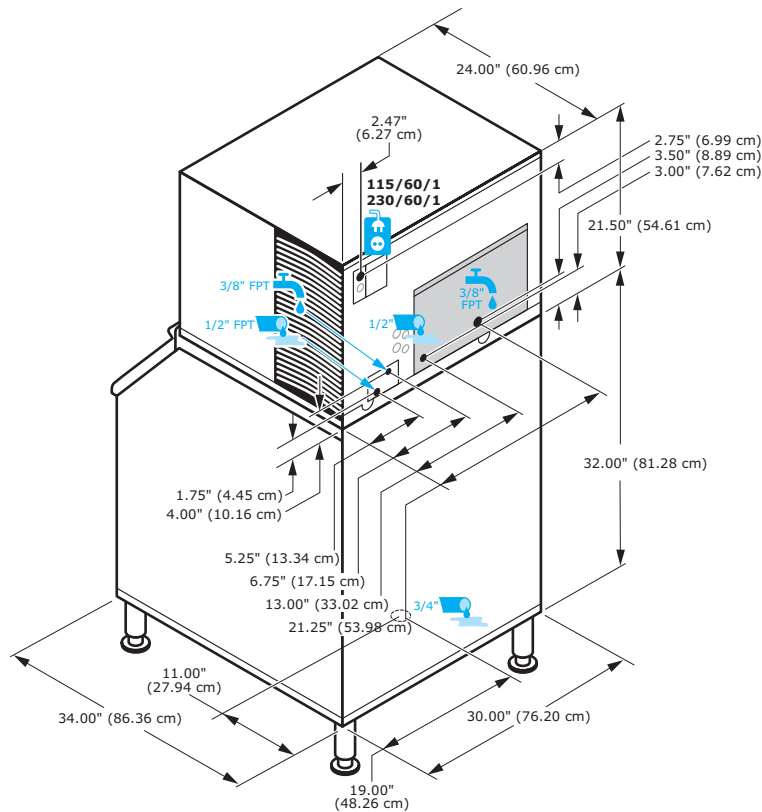

$\frac{*}{\text{drop}} = 100\%$

KUBE

$\frac{7}{8}'' \times \frac{7}{8}'' \times \frac{7}{8}''$
 (2.22 x 2.22 x 2.22 cm)

$\frac{*}{\text{drop}} = 100\%$

R410A Refrigerant

Koolaire K0250 Ice Kube Machine on a K-400 bin.

K-0250
ICE KUBE MACHINE

by **Manitowoc**

2110 SOUTH 26TH ST | MANITOWOC, WI 54220 USA | 1-920-682-0161 [www.kool-aire.com]

K-0250 ICE KUBE MACHINE

							
			70°/50° F 21°/10° C	90°/70° F 32°/21° C	[kWh/ 100 lbs ice]	[gal/100 lbs ice]	
KD-0250A			308 lbs	222 lbs	7.5	20	•
			140 kg	101 kg			
KY-0250A			324 lbs	230 lbs	7.5	20	•
			147 kg	104 kg			